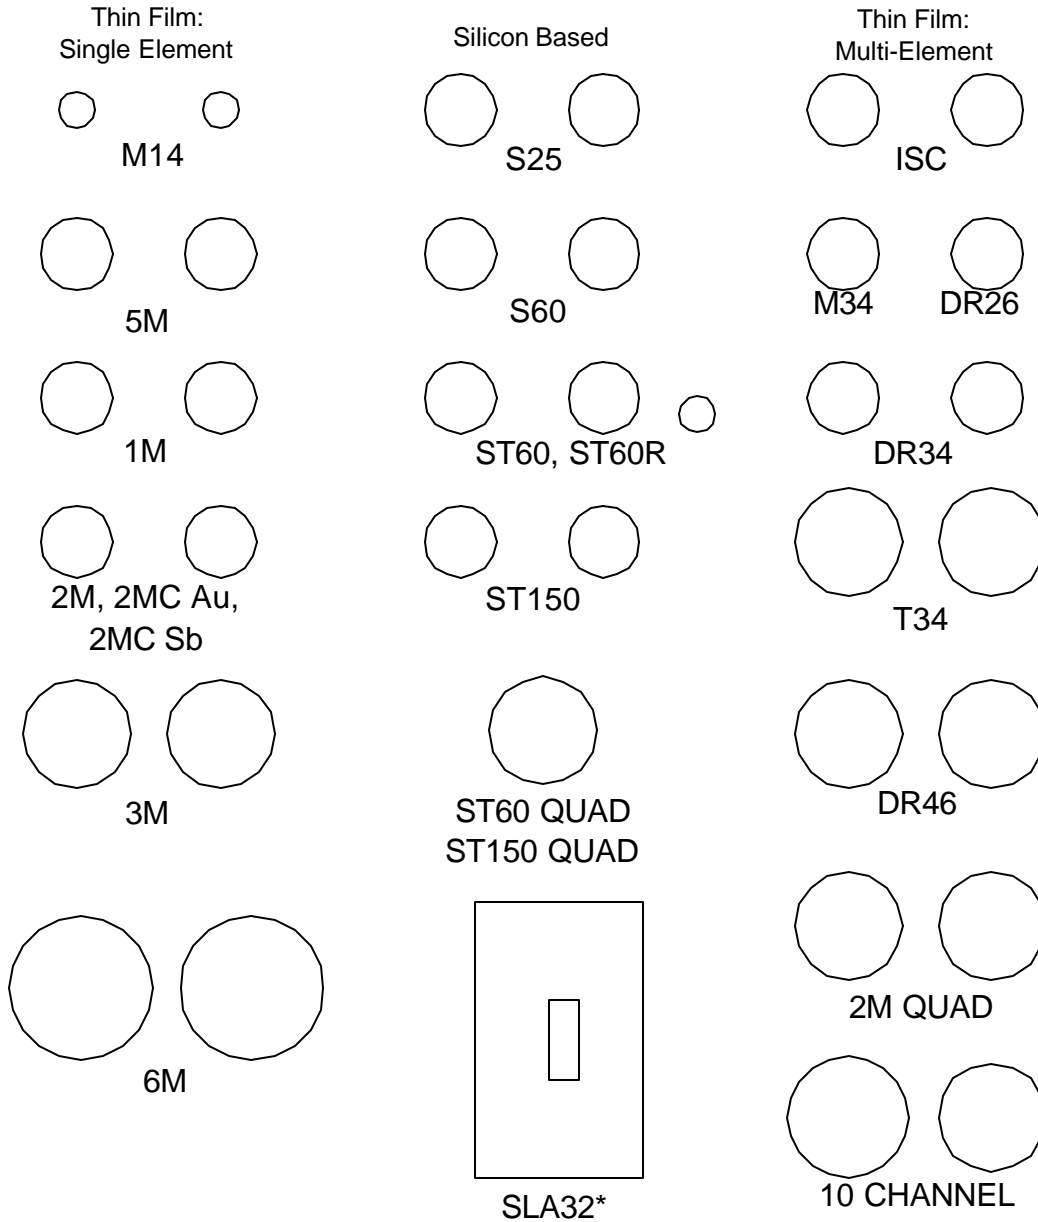

PHOTOGRAPH KEY: THERMOPILE DETECTOR MODELS

*See Data Sheet for Actual
Package Dimensions

DEXTER RESEARCH CENTER, INC.

7300 Huron River Drive Dexter, MI 48130 U.S.A.
 Phone: 734-426-3921 Fax: 734-426-5090
 Sales@DexterResearch.com www.DexterResearch.com