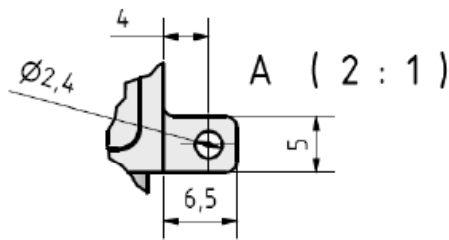

Electro Optical Components, Inc.

5460 Skylane Boulevard, Santa Rosa, CA 95403

Phone: (707) 568-1642 • FAX: (707) 568-1652

www.eoc-inc.com

Triplex Module with FC/PC connection

(Also available with FC/APC or Pigtail connection)