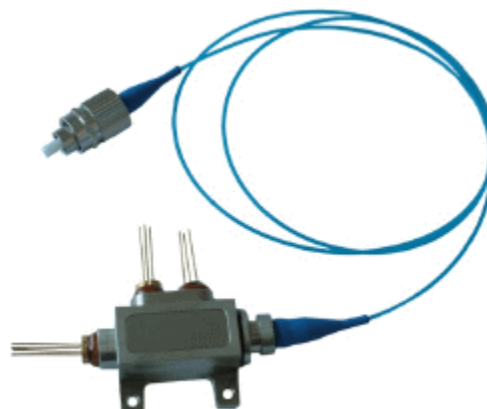

Electro Optical Components, Inc.

5460 Skylane Boulevard, Santa Rosa, CA 95403

Phone: (707) 568-1642 • FAX: (707) 568-1652

www.eoc-inc.com

Triplex Module with FC/PC connection

(Also available with FC/APC or Pigtail connection)