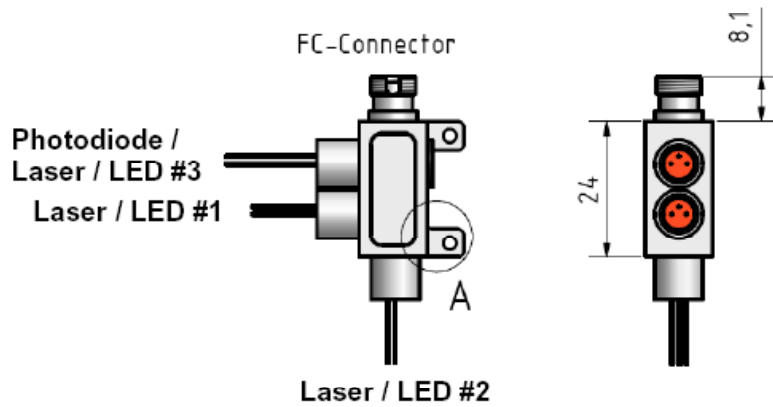

Electro Optical Components, Inc.

5460 Skylane Boulevard, Santa Rosa, CA 95403

Phone: (707) 568-1642 • FAX: (707) 568-1652

www.eoc-inc.com

Triplex Module with FC/PC connection

(Also available with FC/APC or Pigtail connection)