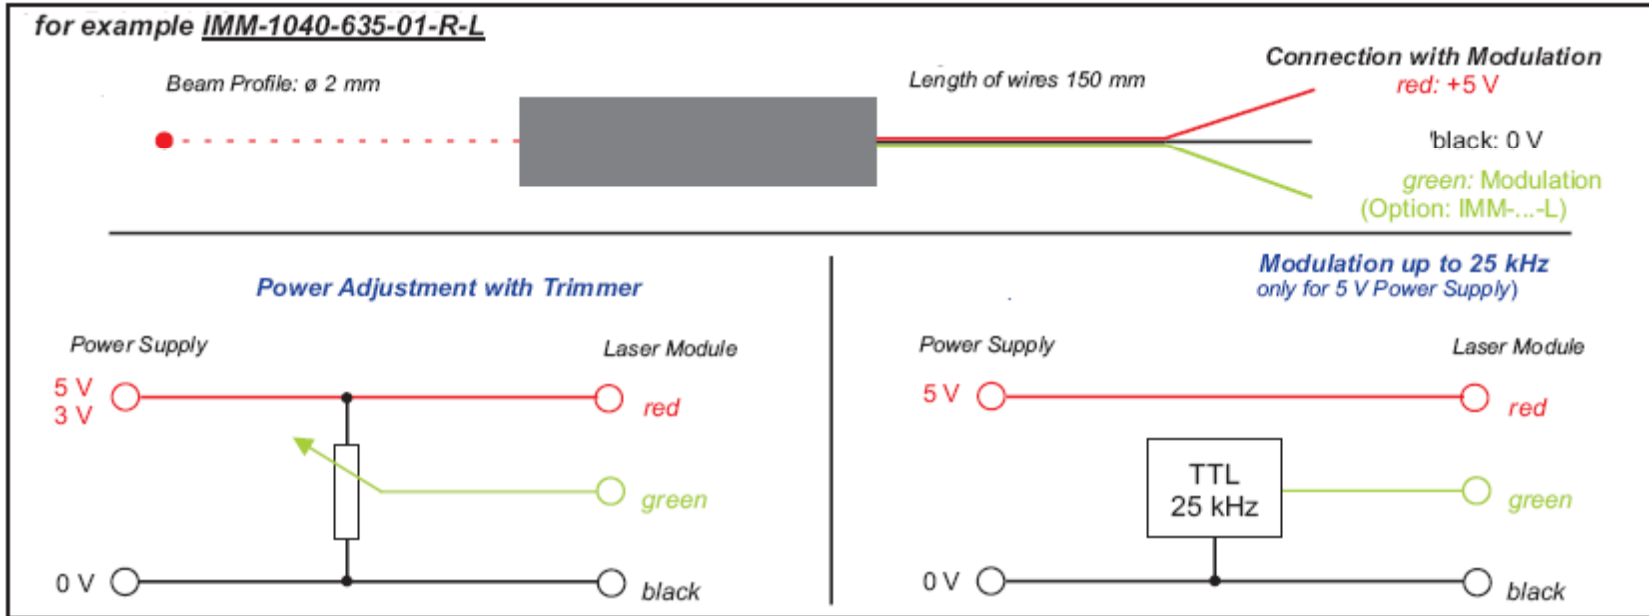

Power Supply with analog Modulation

© 2004 IMM Meßtechnologie GmbH

Electro Optical Components, Inc.

5460 Skylane Boulevard, Santa Rosa, CA 95403
Phone: (707) 568-1642 • FAX: (707) 568-1652
www.eoc-inc.com