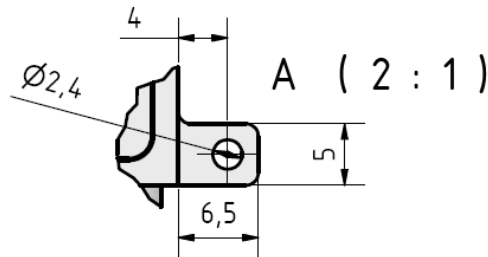

Duplex Module (not shown)
Triplex Module with FC/PC connection
(Also available with FC/APC or Pigtail connection)

Electro Optical Components, Inc.

5460 Skylane Boulevard, Santa Rosa, CA 95403
Phone: (707) 568-1642 • FAX: (707) 568-1652
www.eoc-inc.com