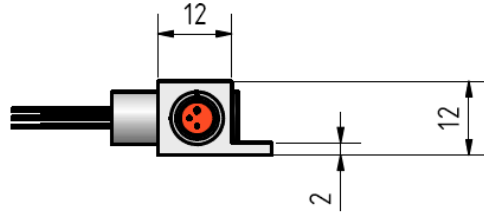

Duplex Module (not shown)
Triplex Module with FC/PC connection
(Also available with FC/APC or Pigtail connection)

Electro Optical Components, Inc.

5460 Skylane Boulevard, Santa Rosa, CA 95403
Phone: (707) 568-1642 • FAX: (707) 568-1652
www.eoc-inc.com