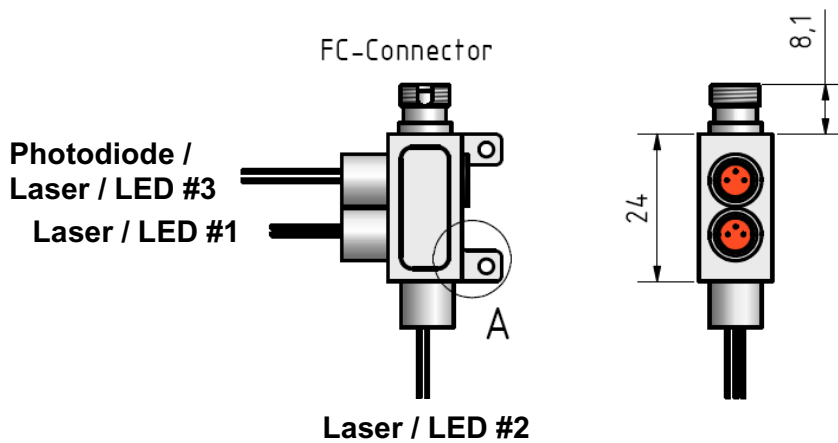

Duplex Module (not shown)
Triplex Module with FC/PC connection
(Also available with FC/APC or Pigtail connection)

Electro Optical Components, Inc.

5460 Skylane Boulevard, Santa Rosa, CA 95403
Phone: (707) 568-1642 • FAX: (707) 568-1652
www.eoc-inc.com