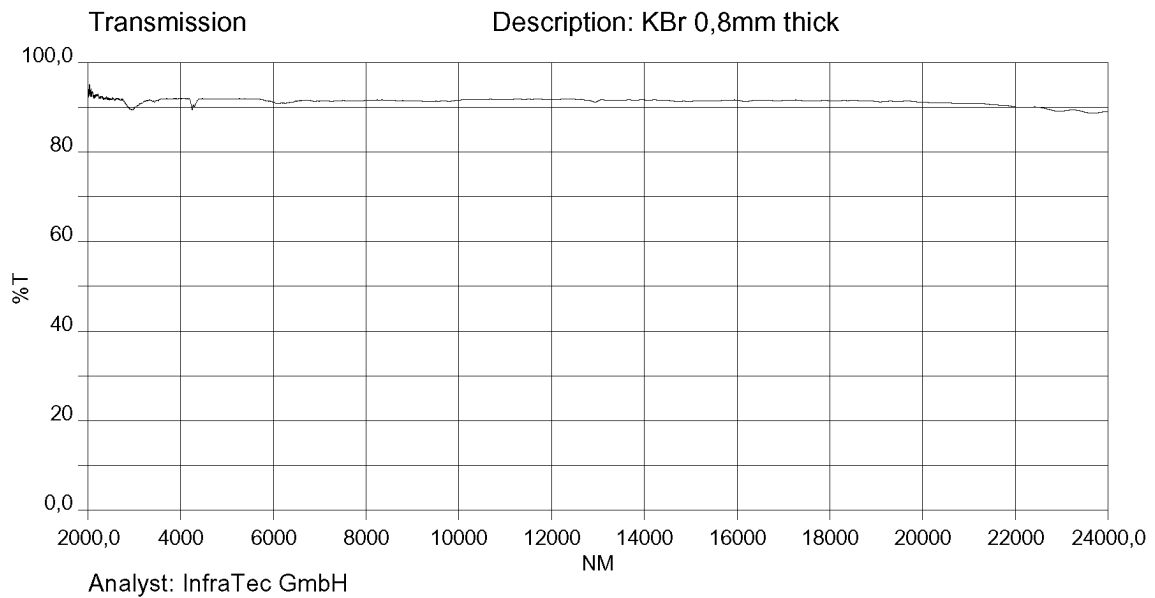

**Pyroelectric and Multi-spectral
Detectors**

Typical IR filters and windows plots

InfraTec GmbH
Infrarotsensorik und Messtechnik
Gostritzer Str.61-63
01217 Dresden / Germany
E-Mail: sensor@InfraTec.de
<http://www.InfraTec.de>