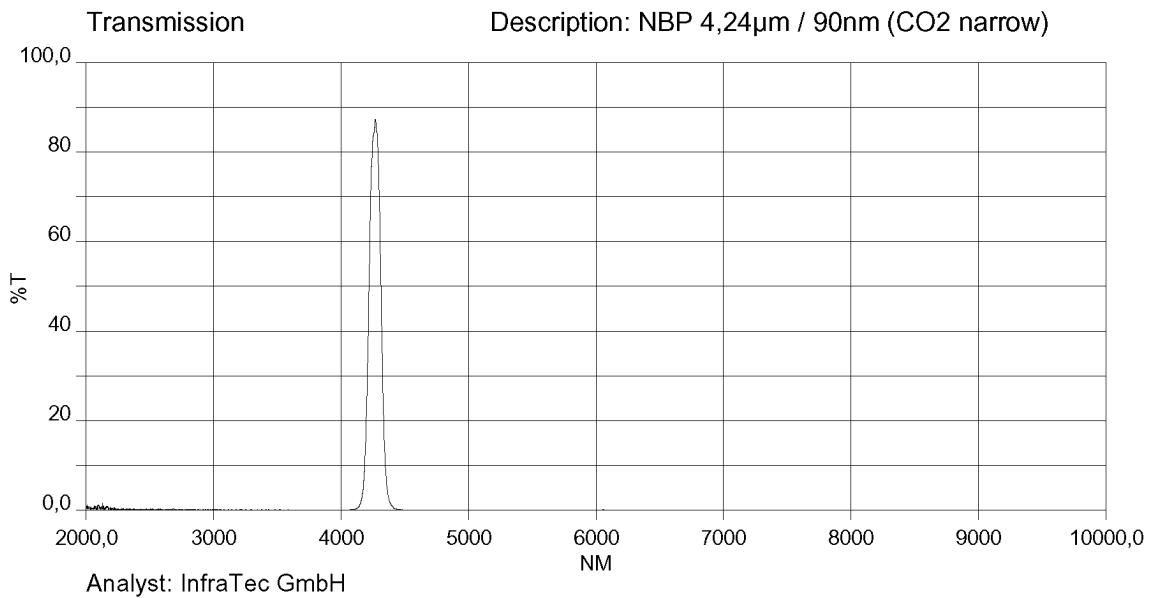

**Pyroelectric and Multi-spectral
Detectors**

Typical IR filters and windows plots

InfraTec GmbH
Infrarotsensorik und Messtechnik
Gostritzer Str.61-63
01217 Dresden / Germany
E-Mail: sensor@InfraTec.de
<http://www.InfraTec.de>