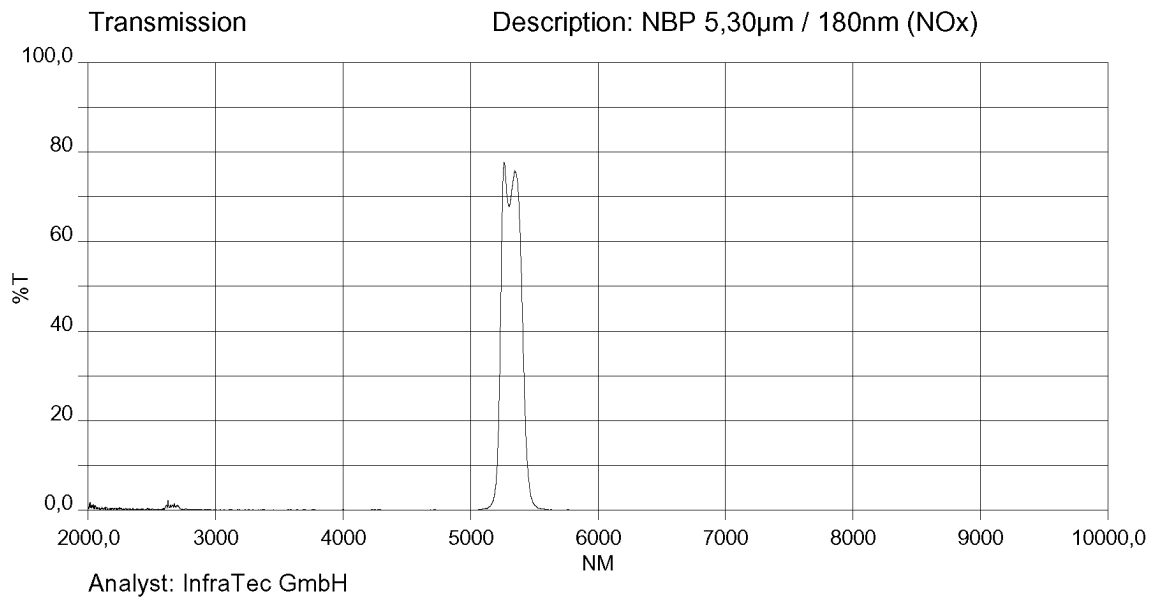

**Pyroelectric and Multi-spectral
Detectors**

Typical IR filters and windows plots

InfraTec GmbH
Infrarotsensorik und Messtechnik
Gostritzer Str.61-63
01217 Dresden / Germany
E-Mail: sensor@InfraTec.de
<http://www.InfraTec.de>