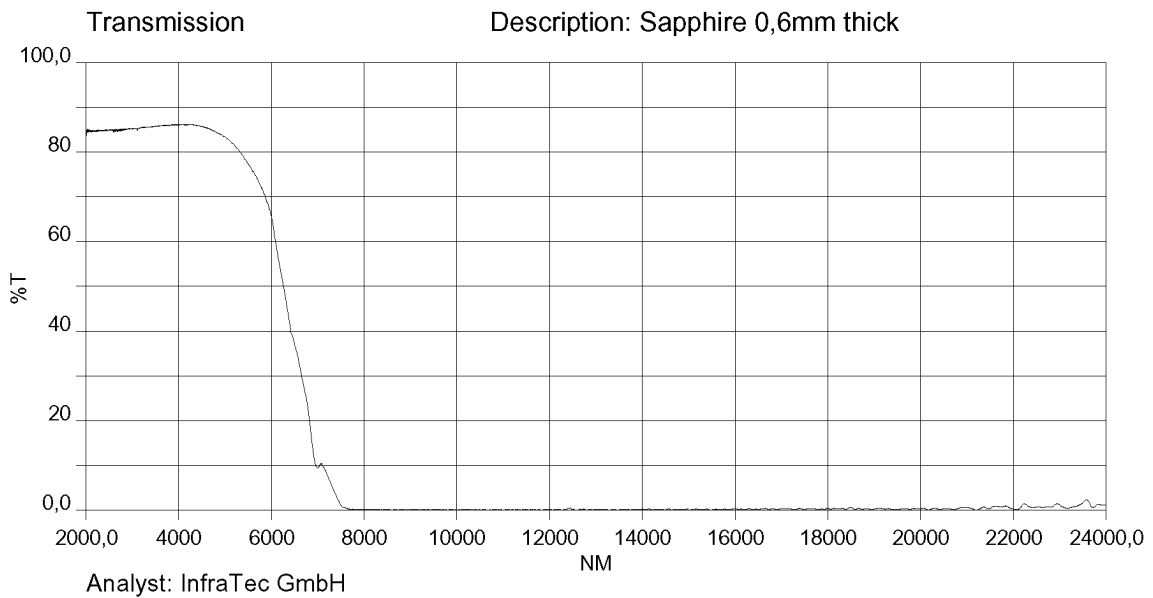

**Pyroelectric and Multi-spectral
Detectors**

Typical IR filters and windows plots

InfraTec GmbH
Infrarotsensorik und Messtechnik
Gostritzer Str.61-63
01217 Dresden / Germany
E-Mail: sensor@InfraTec.de
<http://www.InfraTec.de>