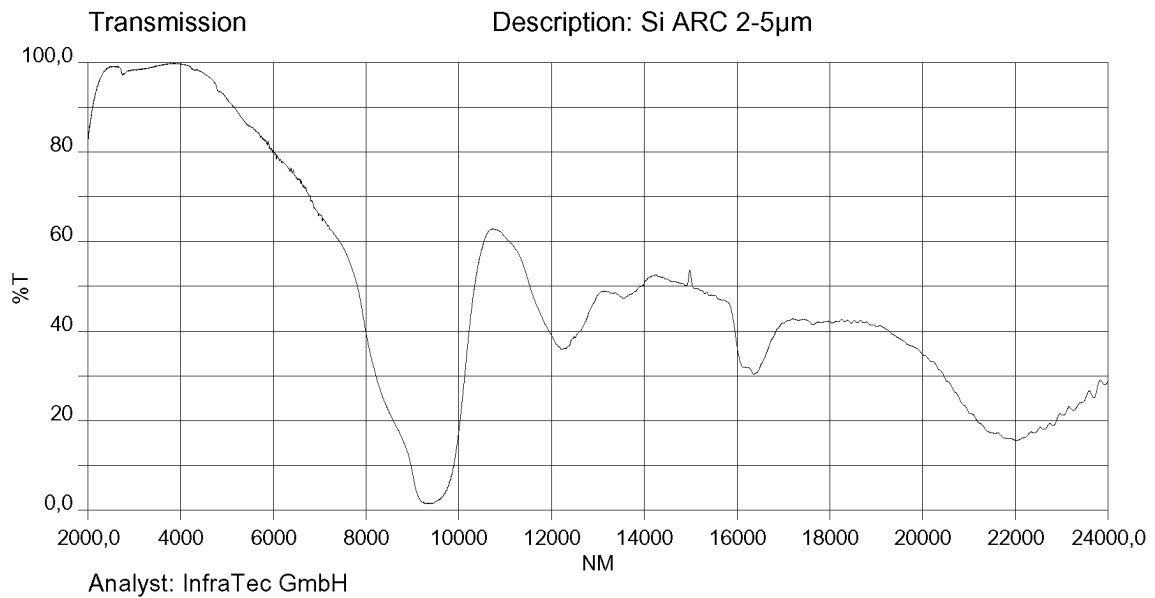

**Pyroelectric and Multi-spectral
Detectors**

Typical IR filters and windows plots

InfraTec GmbH
Infrarotsensorik und Messtechnik
Gostritzer Str.61-63
01217 Dresden / Germany
E-Mail: sensor@InfraTec.de
<http://www.InfraTec.de>