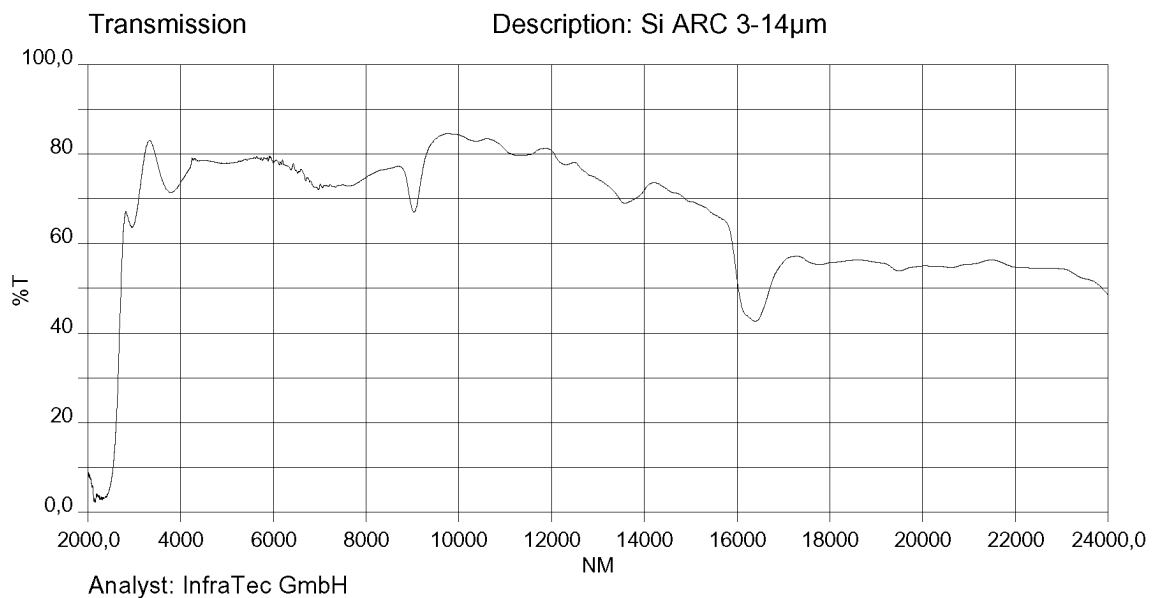

**Pyroelectric and Multi-spectral
Detectors**

Typical IR filters and windows plots

InfraTec GmbH
Infrarotsensorik und Messtechnik
Gostritzer Str.61-63
01217 Dresden / Germany
E-Mail: sensor@InfraTec.de
<http://www.InfraTec.de>