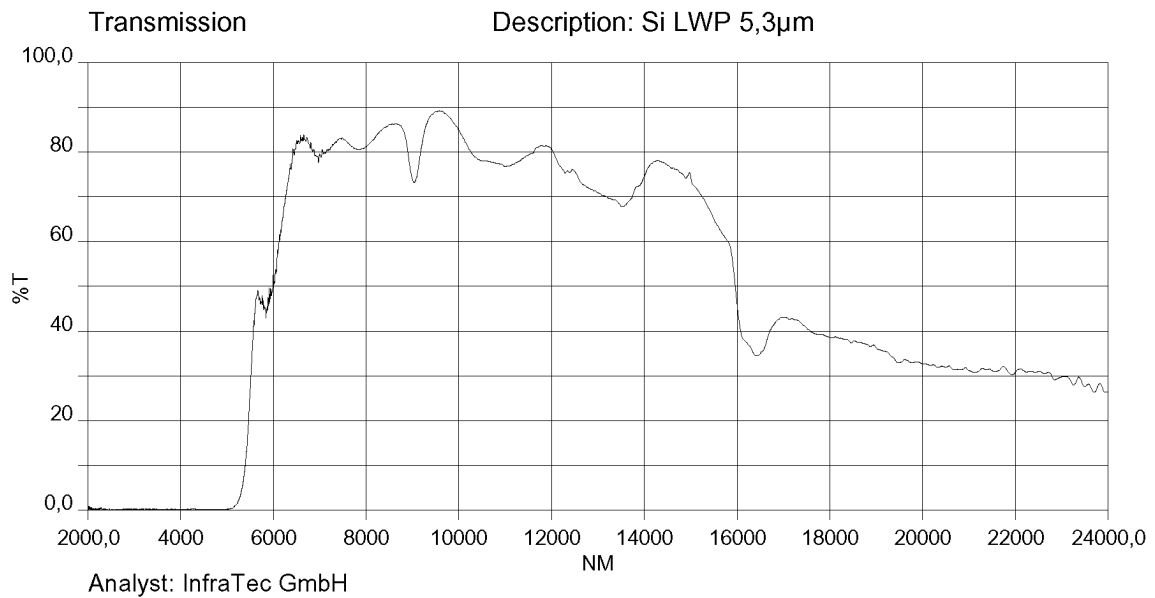

**Pyroelectric and Multi-spectral
Detectors**

Typical IR filters and windows plots

InfraTec GmbH
Infrarotsensorik und Messtechnik
Gostritzer Str.61-63
01217 Dresden / Germany
E-Mail: sensor@InfraTec.de
<http://www.InfraTec.de>