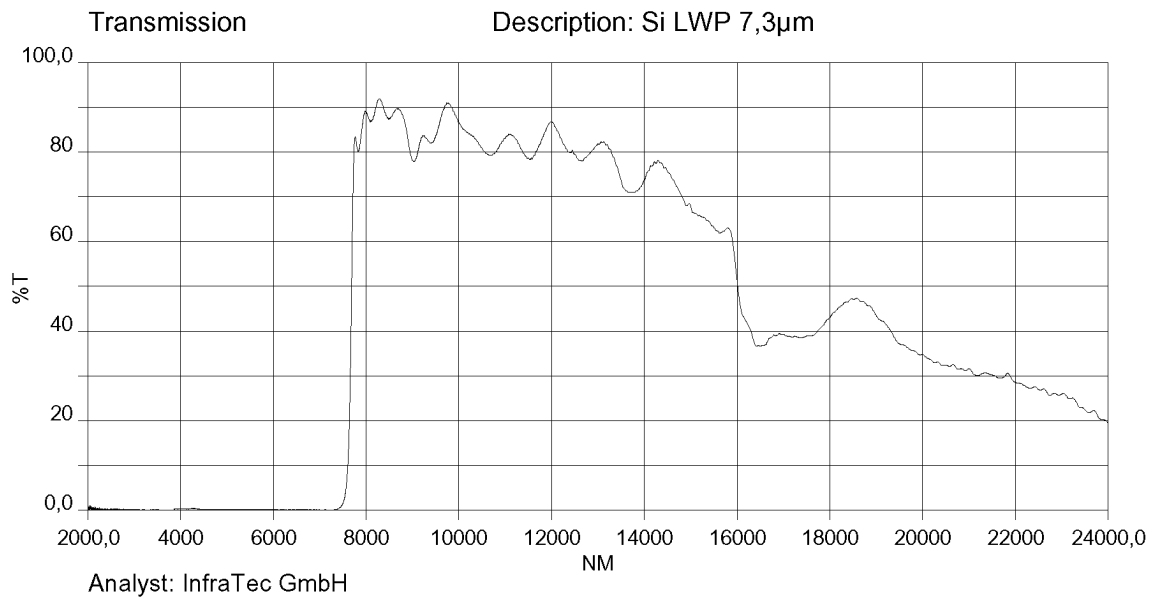

**Pyroelectric and Multi-spectral
Detectors**

Typical IR filters and windows plots

InfraTec GmbH
Infrarotsensorik und Messtechnik
Gostritzer Str.61-63
01217 Dresden / Germany
E-Mail: sensor@InfraTec.de
<http://www.InfraTec.de>