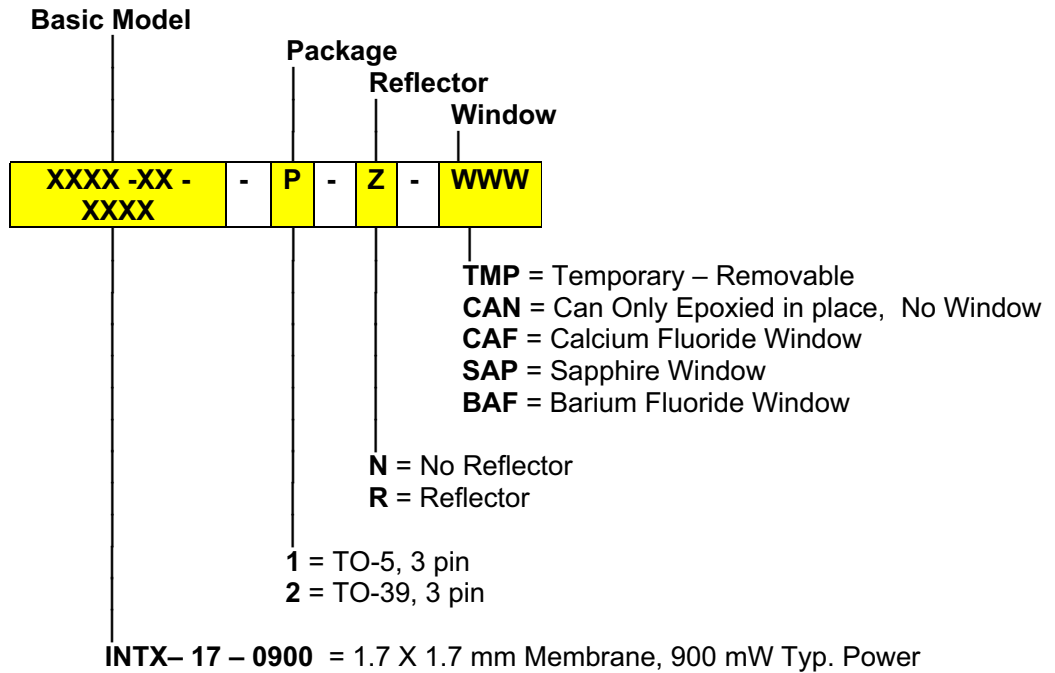

Intex IR Sources

Part Number - Description

Electro Optical Components, Inc.

5460 Skylane Boulevard, Santa Rosa, CA 95403
Phone: (707) 568-1642 • FAX: (707) 568-1652
www.eoc-inc.com