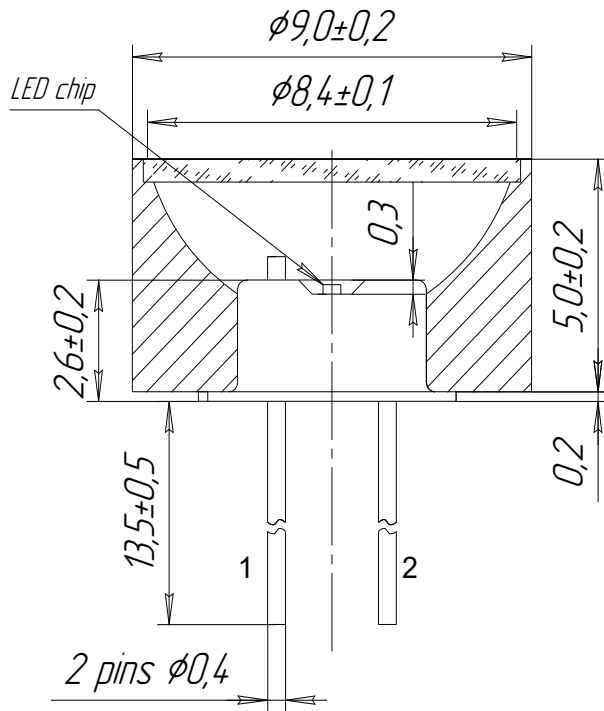

Technical Drawings

LmsXXLED-R

1 - LED anode
2 - LED cathode

TOP VIEW

BOTTOM VIEW

Technical Drawings

LmsXXLED-RW

1 - LED anode
2 - LED cathode

TOP VIEW

BOTTOM VIEW

Technical Drawings

LmsXXLED-TEM

- 1 - TEC +
- 2 - LED anode
- 3 - LED cathode
- 4 - thermistor
- 5 - thermistor
- 6 - TEC -

TOP VIEW

BOTTOM VIEW

Technical Drawings

LmsXXLED-TEM-R

- 1 - TEC +
- 2 - LED anode
- 3 - LED cathode
- 4 - thermistor
- 5 - thermistor
- 6 - TEC -

TOP VIEW

BOTTOM VIEW