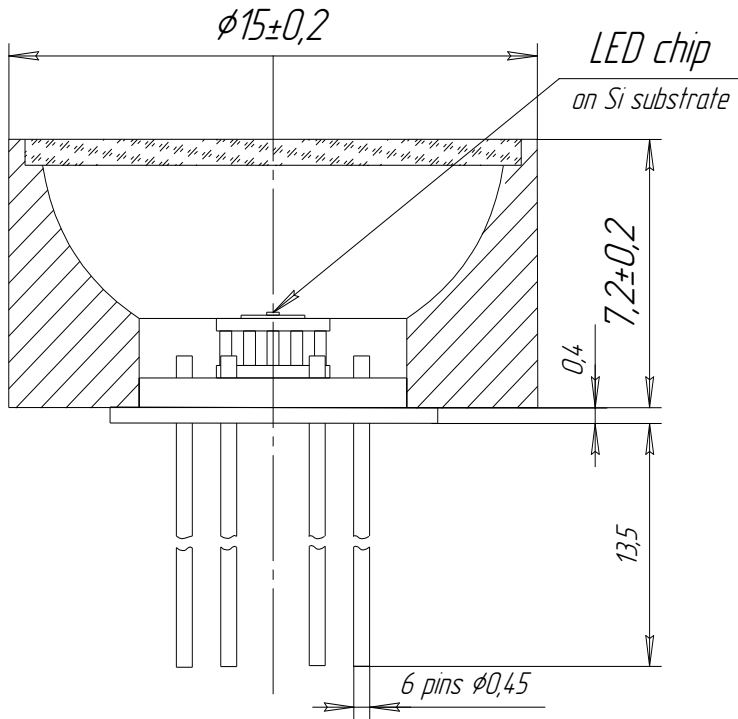

Technical Drawings

LmsXXLED-R

1 - LED anode
2 - LED cathode

TOP VIEW

BOTTOM VIEW

Technical Drawings

LmsXXLED-RW

1 - LED anode
2 - LED cathode

TOP VIEW

BOTTOM VIEW

Technical Drawings

LmsXXLED-TEM

- 1 - TEC +
- 2 - LED anode
- 3 - LED cathode
- 4 - thermistor
- 5 - thermistor
- 6 - TEC -

TOP VIEW

BOTTOM VIEW

Technical Drawings

LmsXXLED-TEM-R

- 1 - TEC +
- 2 - LED anode
- 3 - LED cathode
- 4 - thermistor
- 5 - thermistor
- 6 - TEC -

TOP VIEW

BOTTOM VIEW