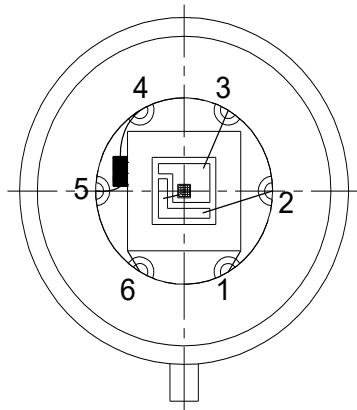

Technical Drawings

LmsXXLED-R

1 - LED anode
2 - LED cathode

TOP VIEW

BOTTOM VIEW

Technical Drawings

LmsXXLED-RW

1 - LED anode
2 - LED cathode

TOP VIEW

BOTTOM VIEW

Technical Drawings

LmsXXLED-TEM

- 1 - TEC +
- 2 - LED anode
- 3 - LED cathode
- 4 - thermistor
- 5 - thermistor
- 6 - TEC -

TOP VIEW

BOTTOM VIEW

Technical Drawings

LmsXXLED-TEM-R

- 1 - TEC +
- 2 - LED anode
- 3 - LED cathode
- 4 - thermistor
- 5 - thermistor
- 6 - TEC -

TOP VIEW

BOTTOM VIEW