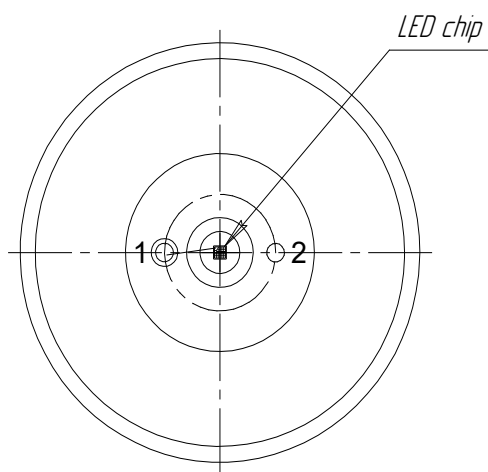

Technical Drawings

LmsXXLED-R

1 - LED anode
2 - LED cathode

TOP VIEW

BOTTOM VIEW

Technical Drawings

LmsXXLED-RW

1 - LED anode
2 - LED cathode

TOP VIEW

BOTTOM VIEW

Technical Drawings

LmsXXLED-TEM

- 1 - TEC +
- 2 - LED anode
- 3 - LED cathode
- 4 - thermistor
- 5 - thermistor
- 6 - TEC -

TOP VIEW

BOTTOM VIEW

Technical Drawings

LmsXXLED-TEM-R

- 1 - TEC +
- 2 - LED anode
- 3 - LED cathode
- 4 - thermistor
- 5 - thermistor
- 6 - TEC -

TOP VIEW

BOTTOM VIEW