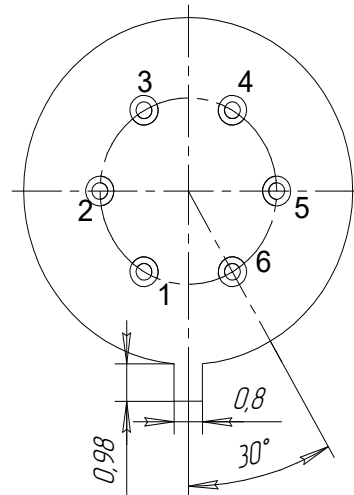

Technical Drawings

LmsXXLED-R

1 - LED anode
2 - LED cathode

TOP VIEW

BOTTOM VIEW

Technical Drawings

LmsXXLED-RW

1 - LED anode
2 - LED cathode

TOP VIEW

BOTTOM VIEW

Technical Drawings

LmsXXLED-TEM

- 1 - TEC +
- 2 - LED anode
- 3 - LED cathode
- 4 - thermistor
- 5 - thermistor
- 6 - TEC -

TOP VIEW

BOTTOM VIEW

Technical Drawings

LmsXXLED-TEM-R

- 1 - TEC +
- 2 - LED anode
- 3 - LED cathode
- 4 - thermistor
- 5 - thermistor
- 6 - TEC -

TOP VIEW

BOTTOM VIEW