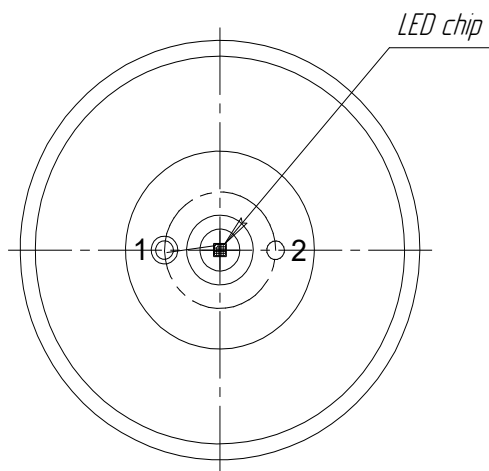

Technical Drawings

LmsXXLED-R

1 - LED anode
2 - LED cathode

TOP VIEW

BOTTOM VIEW

Technical Drawings

LmsXXLED-RW

1 - LED anode
2 - LED cathode

TOP VIEW

BOTTOM VIEW

Technical Drawings

LmsXXLED-TEM

- 1 - TEC +
- 2 - LED anode
- 3 - LED cathode
- 4 - thermistor
- 5 - thermistor
- 6 - TEC -

TOP VIEW

BOTTOM VIEW

Technical Drawings