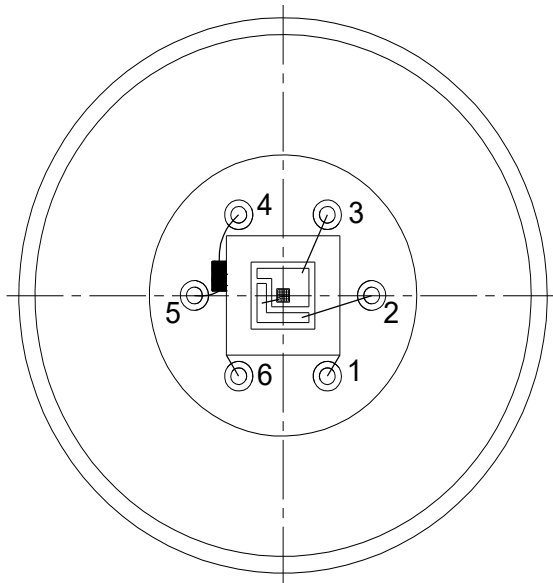

Technical Drawings

LmsXXLED-R

1 - LED anode
2 - LED cathode

TOP VIEW

BOTTOM VIEW

Technical Drawings

LmsXXLED-RW

1 - LED anode
2 - LED cathode

TOP VIEW

BOTTOM VIEW

Technical Drawings

LmsXXLED-TEM

- 1 - TEC +
- 2 - LED anode
- 3 - LED cathode
- 4 - thermistor
- 5 - thermistor
- 6 - TEC -

TOP VIEW

BOTTOM VIEW

Technical Drawings

LmsXXLED-TEM-R

- 1 - TEC +
- 2 - LED anode
- 3 - LED cathode
- 4 - thermistor
- 5 - thermistor
- 6 - TEC -

TOP VIEW

BOTTOM VIEW