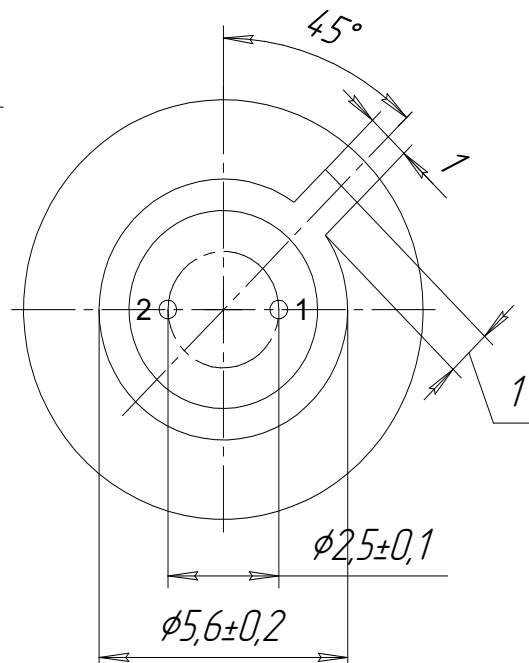

Technical Drawings

LmsXXLED-R

1 - LED anode
2 - LED cathode

TOP VIEW

BOTTOM VIEW

Technical Drawings

LmsXXLED-RW

1 - LED anode
2 - LED cathode

TOP VIEW

BOTTOM VIEW

Technical Drawings

LmsXXLED-TEM

- 1 - TEC +
- 2 - LED anode
- 3 - LED cathode
- 4 - thermistor
- 5 - thermistor
- 6 - TEC -

TOP VIEW

BOTTOM VIEW

Technical Drawings

LmsXXLED-TEM-R

- 1 - TEC +
- 2 - LED anode
- 3 - LED cathode
- 4 - thermistor
- 5 - thermistor
- 6 - TEC -

TOP VIEW

BOTTOM VIEW