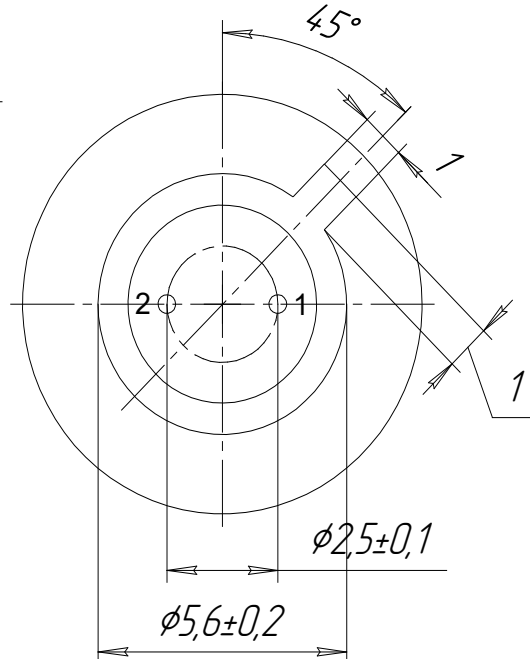

Technical Drawings

LmsXXLED-R

1 - LED anode
2 - LED cathode

TOP VIEW

BOTTOM VIEW

Technical Drawings

LmsXXLED-RW

1 - LED anode
2 - LED cathode

TOP VIEW

BOTTOM VIEW

Technical Drawings

LmsXXLED-TEM

- 1 - TEC +
- 2 - LED anode
- 3 - LED cathode
- 4 - thermistor
- 5 - thermistor
- 6 - TEC -

TOP VIEW

BOTTOM VIEW

Technical Drawings

LmsXXLED-TEM-R

- 1 - TEC +
- 2 - LED anode
- 3 - LED cathode
- 4 - thermistor
- 5 - thermistor
- 6 - TEC -

TOP VIEW

BOTTOM VIEW