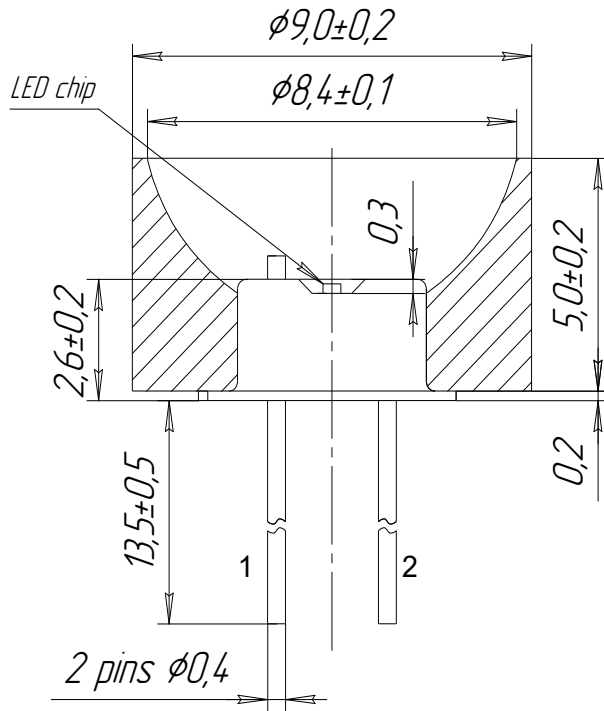

Technical Drawings

LmsXXLED-R

1 - LED anode
2 - LED cathode

TOP VIEW

BOTTOM VIEW

Technical Drawings

LmsXXLED-RW

1 - LED anode
2 - LED cathode

TOP VIEW

BOTTOM VIEW

Technical Drawings

LmsXXLED-TEM

- 1 - TEC +
- 2 - LED anode
- 3 - LED cathode
- 4 - thermistor
- 5 - thermistor
- 6 - TEC -

TOP VIEW

BOTTOM VIEW

Technical Drawings

LmsXXLED-TEM-R

- 1 - TEC +
- 2 - LED anode
- 3 - LED cathode
- 4 - thermistor
- 5 - thermistor
- 6 - TEC -

TOP VIEW

BOTTOM VIEW